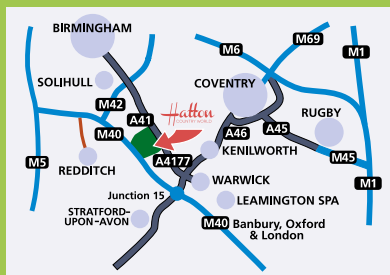

Just five minutes from junction 15 of the M40. Take the A46 towards Coventry and leave at the first exit, turning left onto the A4177. Then, follow the brown tourist signs for Hatton Country World.

FIND US ON FACEBOOK FOLLOW US ON TWITTER FOLLOW US ON INSTAGRAM